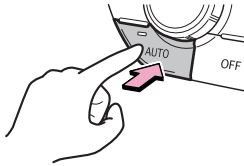

How to use of an auto air conditioner.

1 Push the AUTO switch.

2 Match it to the hope temperature.

A detailed introduction concerning the air conditioner

- 3** Push the airconditioning switch when the air conditioner is not operating.

- 4** Push the OFF switch when you want to stop operating.

MEMO

MEMO

Contents

Warning

Basic
services, operation

Driving
Handling
device

The
Handling indoor
equipment